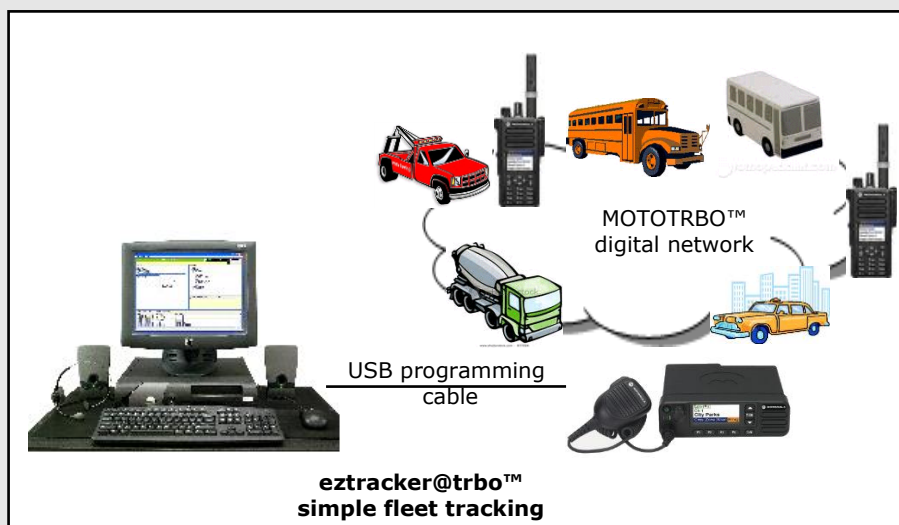

eztracker@trbo™ runs on any Microsoft Windows PC with internet access and tethered via the standard USB programming cable to a MOTOTRBO radio used as a control station. This radio can simultaneously act as a traditional base station and operated for voice calls using the microphone connected to the radio. In addition, eztracker@trbo™ can also support a second (and a 3rd one for text with Enhanced GPS) control station for conventional GPS revert operation to offload the GPS reporting to a data channel. Alternatively, it can interface directly via IP to a repeater using the NAI/data interface in place of control station(s).

eztracker@trbo™ only displays active radios that have registered their presence, thus reducing confusion with others that are turned off or out-of range.

It is truly easy to install and intuitive to operate, requiring minimal or no training.

Typical Applications:

- Transportation
- Hospitality
- Education
- Rentals
- Other commercial markets

eztracker@trbo™ – MOTOTRBO™ fleet tracking and messaging

Features

- Single radio (1 slot) or dual radio configuration with GPS revert (2 slots)
- Support MOTOTRBO conventional, IP Site Connect, Capacity Plus and LCP
- Direct USB to radio or IP wireline interface for MOTOTRBO signaling
- MOTOTRBO ARS services for individual radio presence
- MOTOTRBO GPS services for location reporting
- MOTOTRBO TMS services for text messaging
- Supports OpenStreetMaps with live traffic and temperature information
- Maps can be zoomed and panned
- Maps refresh is limited to a programmable time to reduce internet access
- Freeze map refresh
- Active list of radios (aliased by names)
- Global and individual radio reporting
- Immediate location reporting
- Highlighting on the map of selected radio
- Location recording and playback to Excel-compatible CVS format
- Application can be automatically started with Windows