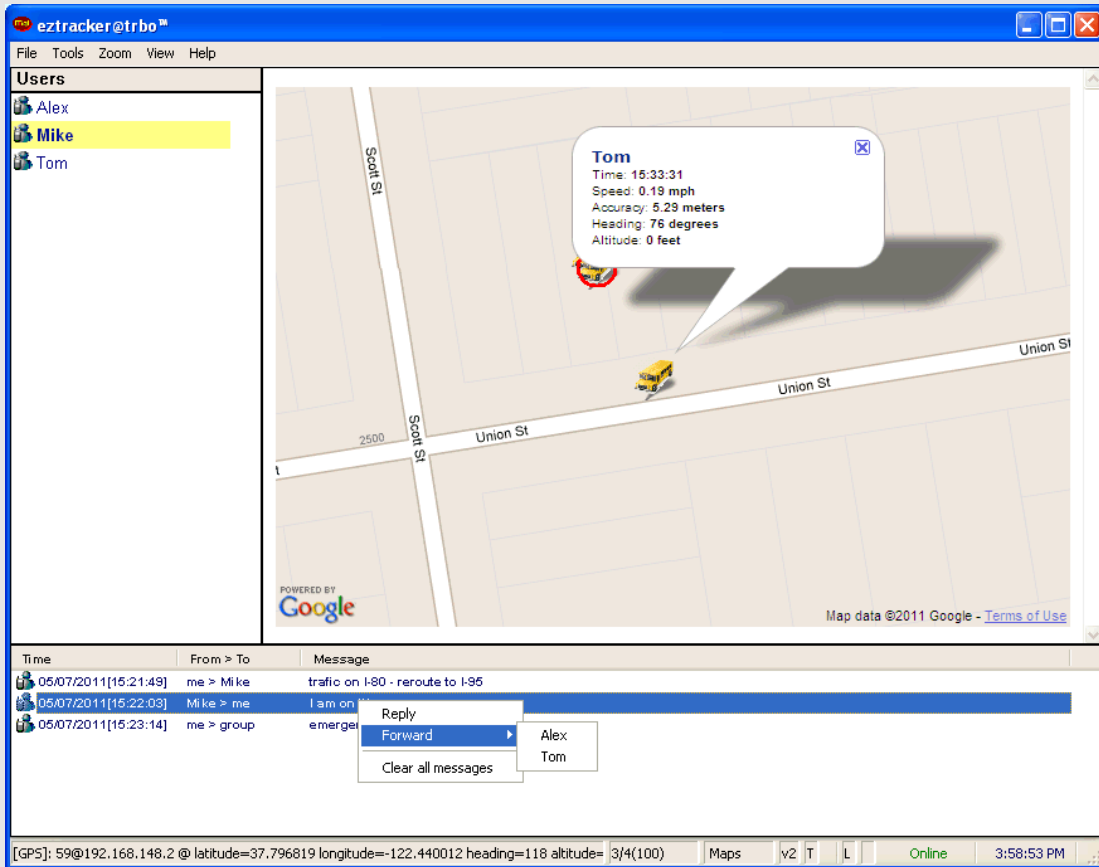

eztracker@trbo™ – MOTOTRBO™ fleet tracking and messaging

Features

- Single radio (1 slot) or dual radio configuration with GPS revert (2 slots)
- Support MOTOTRBO conventional, IP Site Connect, Capacity Plus and LCP
- Direct USB to radio or IP wireline interface for MOTOTRBO signaling
- MOTOTRBO ARS services for individual radio presence
- MOTOTRBO GPS services for location reporting
- MOTOTRBO TMS services for text messaging
- Supports OpenStreetMaps with live traffic and temperature information
- Maps can be zoomed and panned
- Maps refresh is limited to a programmable time to reduce internet access
- Freeze map refresh
- Active list of radios (aliased by names)
- Global and individual radio reporting
- Immediate location reporting
- Highlighting on the map of selected radio
- Location recording and playback to Excel-compatible CVS format
- Application can be automatically started with Windows

Easy to deploy

- Runs on any Microsoft Windows 7 or greater PC
- Radio connection: standard MOTOTRBO™ mobile USB programming cable or network (TCP/IP)

Configurations:

- Normal: 25 subscribers
- Enhanced: 100 subscribers and GPS revert
- Advanced: 200 subscribers and GPS revert
- Trial: 3 radios and GPS revert

Professional services:

- Customizations available for special requirements

TABLETmedia, Inc.
3035 Scott Street
San Francisco, CA 94123
Tel: +1 (415) 567-8100

http://www.tabletmedia.com - 1/18
Copyright © 2001-2018 TABLETmedia, Inc. – All rights reserved.
TABLETmedia webtracker@trbo™, eztracker@trbo™, phone@trbo™, text@trbo™, iTalkie™ and iFon™ are trademarks of TABLETmedia, Inc.
All other trademarks belong to their respective companies.