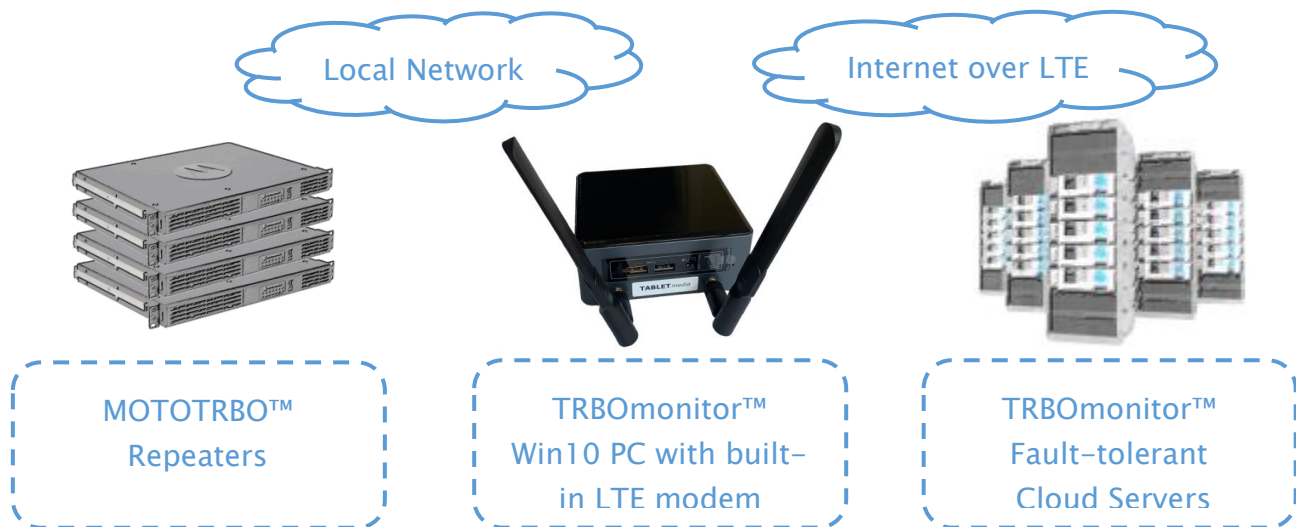

System Architecture: on site hardware, cellular internet and cloud host

Selected features	Details
Service notifications:	System up/down: internet, network, PC or application issue
Peer notifications:	Master and peer repeaters, MNIS and applications up/down
	Call details: group/private, voice/data, length, source/target, repeaters, RSSI, etc.
	Call failures: various busies, out of range, race conditions, etc.
	Repeater blocking: interference FCC type I and II, CWID/BSI repeat
	Repeater alarms: PA, power, battery, VSWR, hardware, etc. (over 70)
	Alerts when VSWR, TX power, PA and modem temperatures and jitter exceed thresholds
Logging (on premise):	Local logging to text and CSV files of all calls, failures, repeater alarms and other events
Cloud Servers:	Centralized logging of all failures, repeater alarms and other events
	Email notifications
Other:	Secure and encrypted link to fault tolerant cloud servers

Requirements	Details
Turnkey LTE system	Connects to the master repeater Ethernet switch
	Cellular coverage